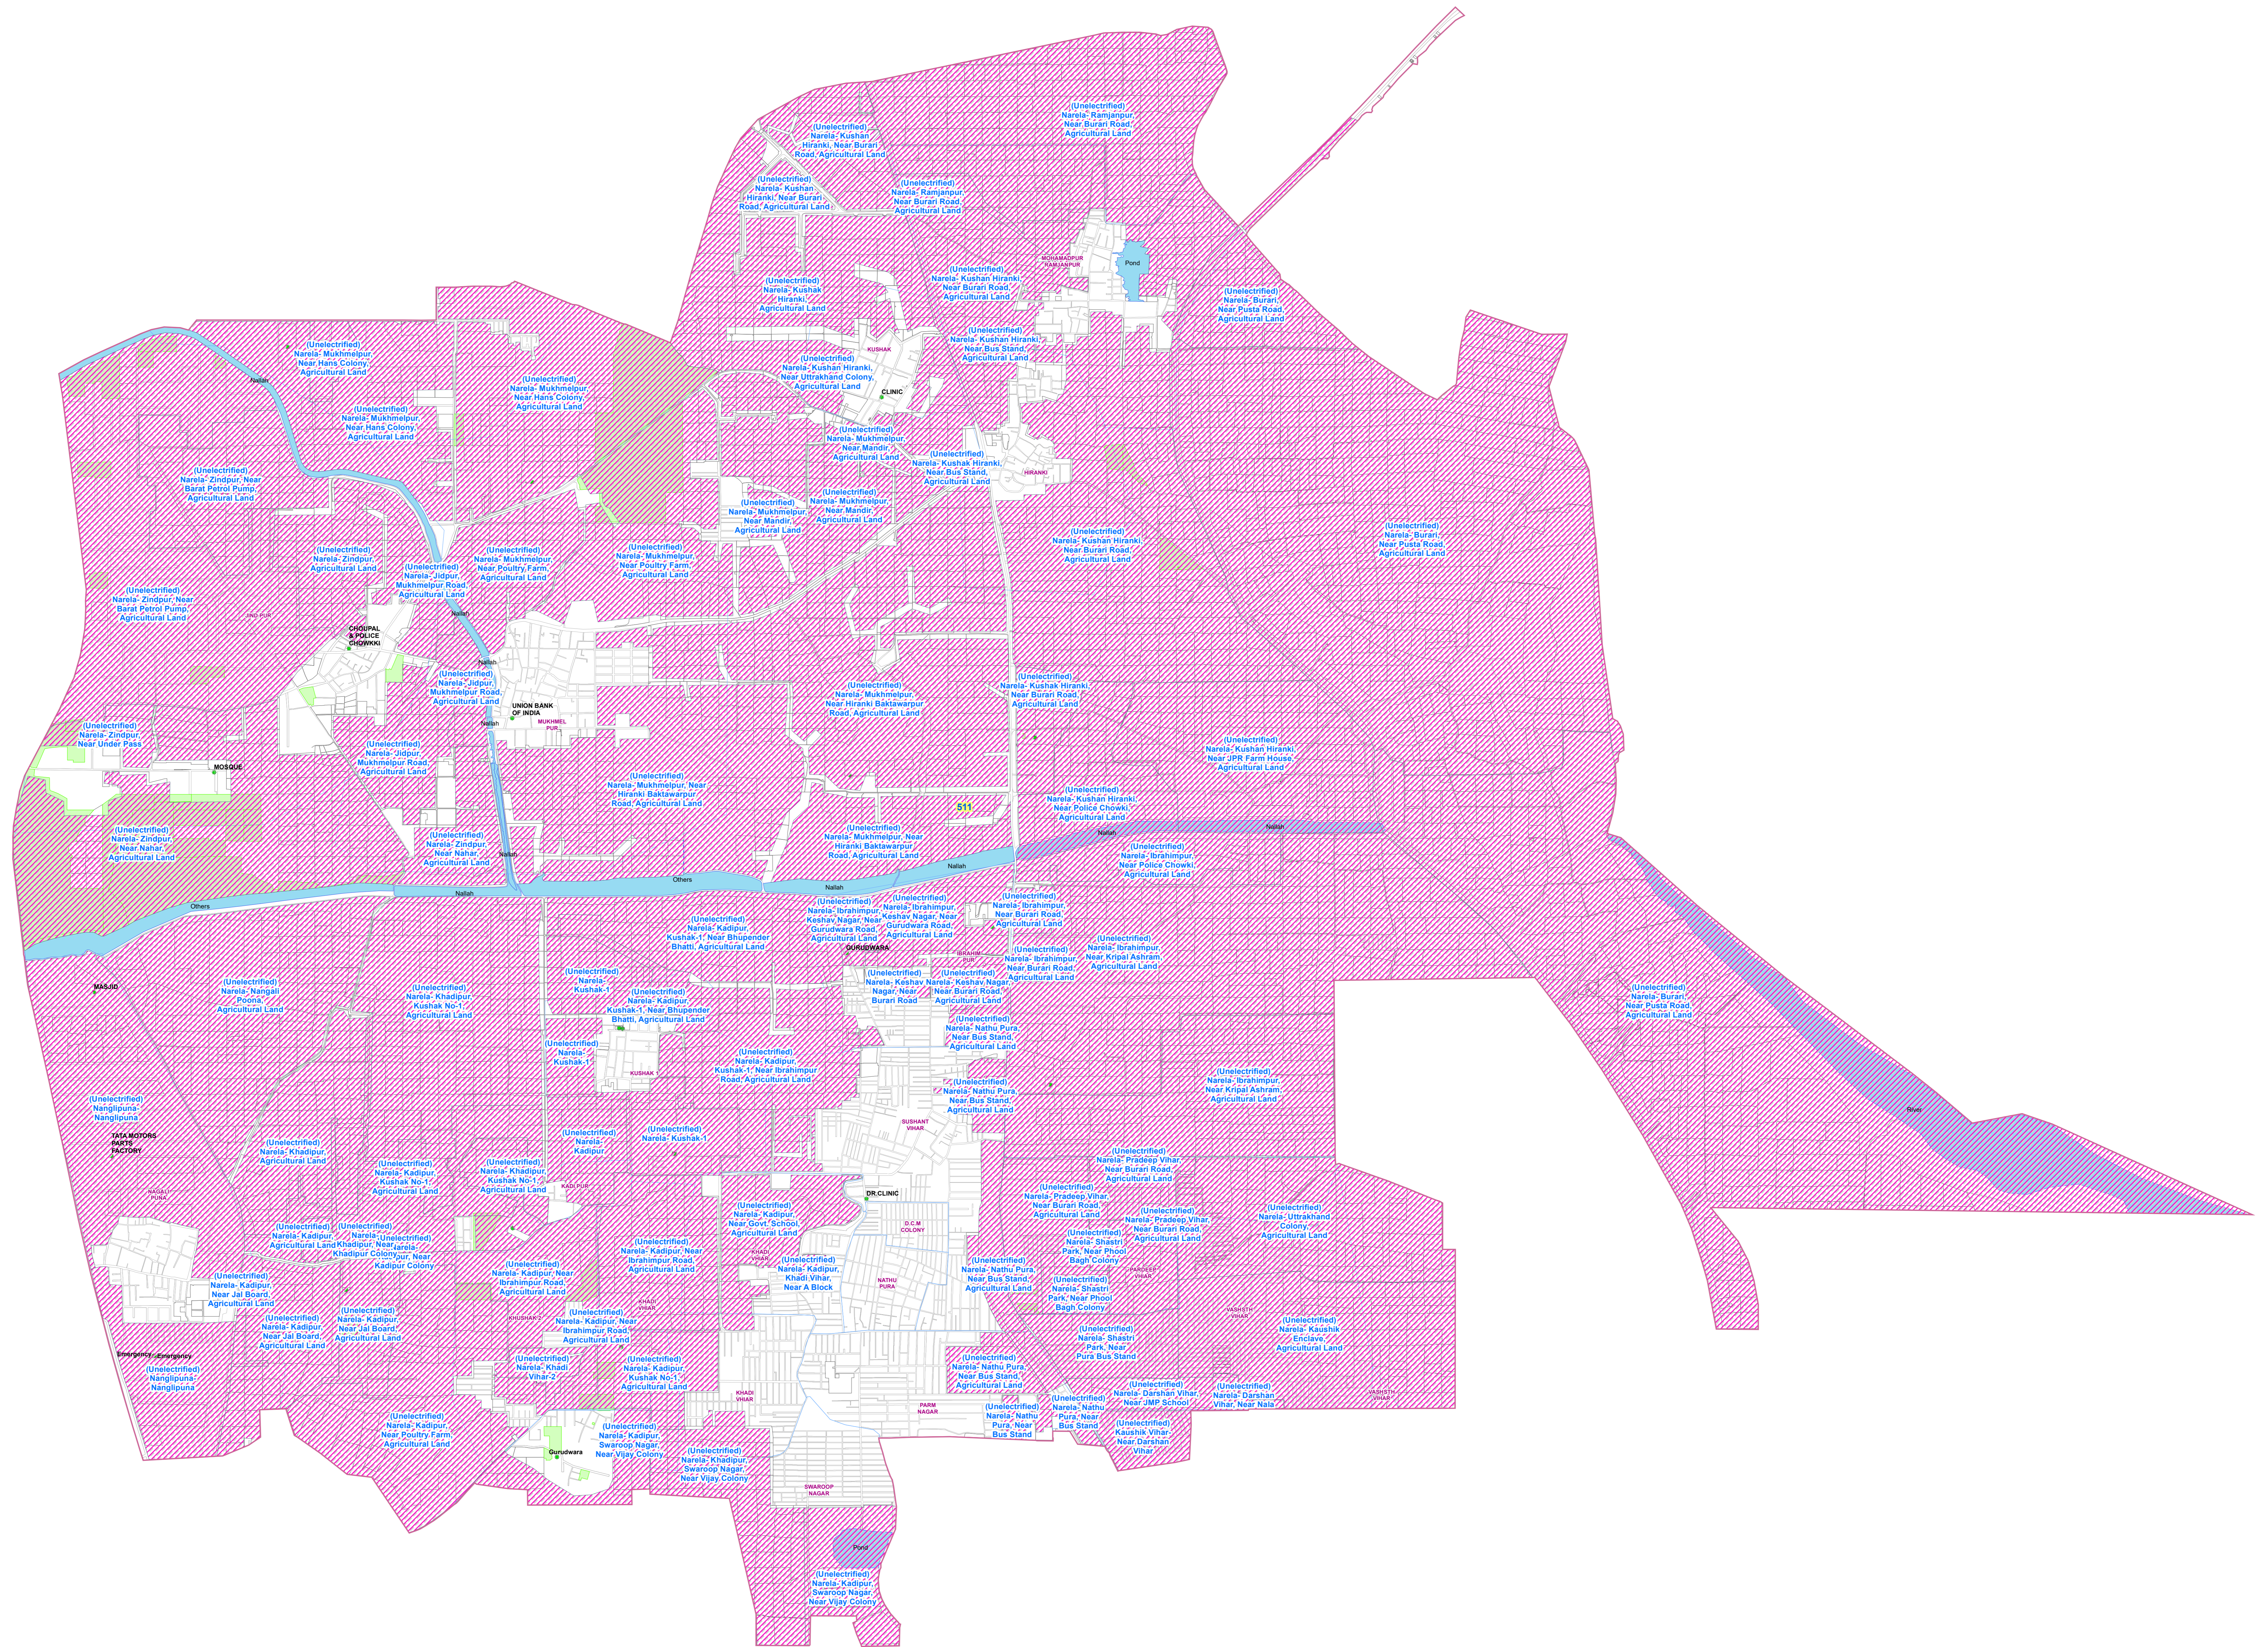

UNELECTRIFIED AREA , ZONE - 517 , DISTT - NARELA

Legend

- Zone_Boundary
- Un electrified
- Locality_Boundary
- Green
- Water_Area
- Agricultural
- Road
- Landmark